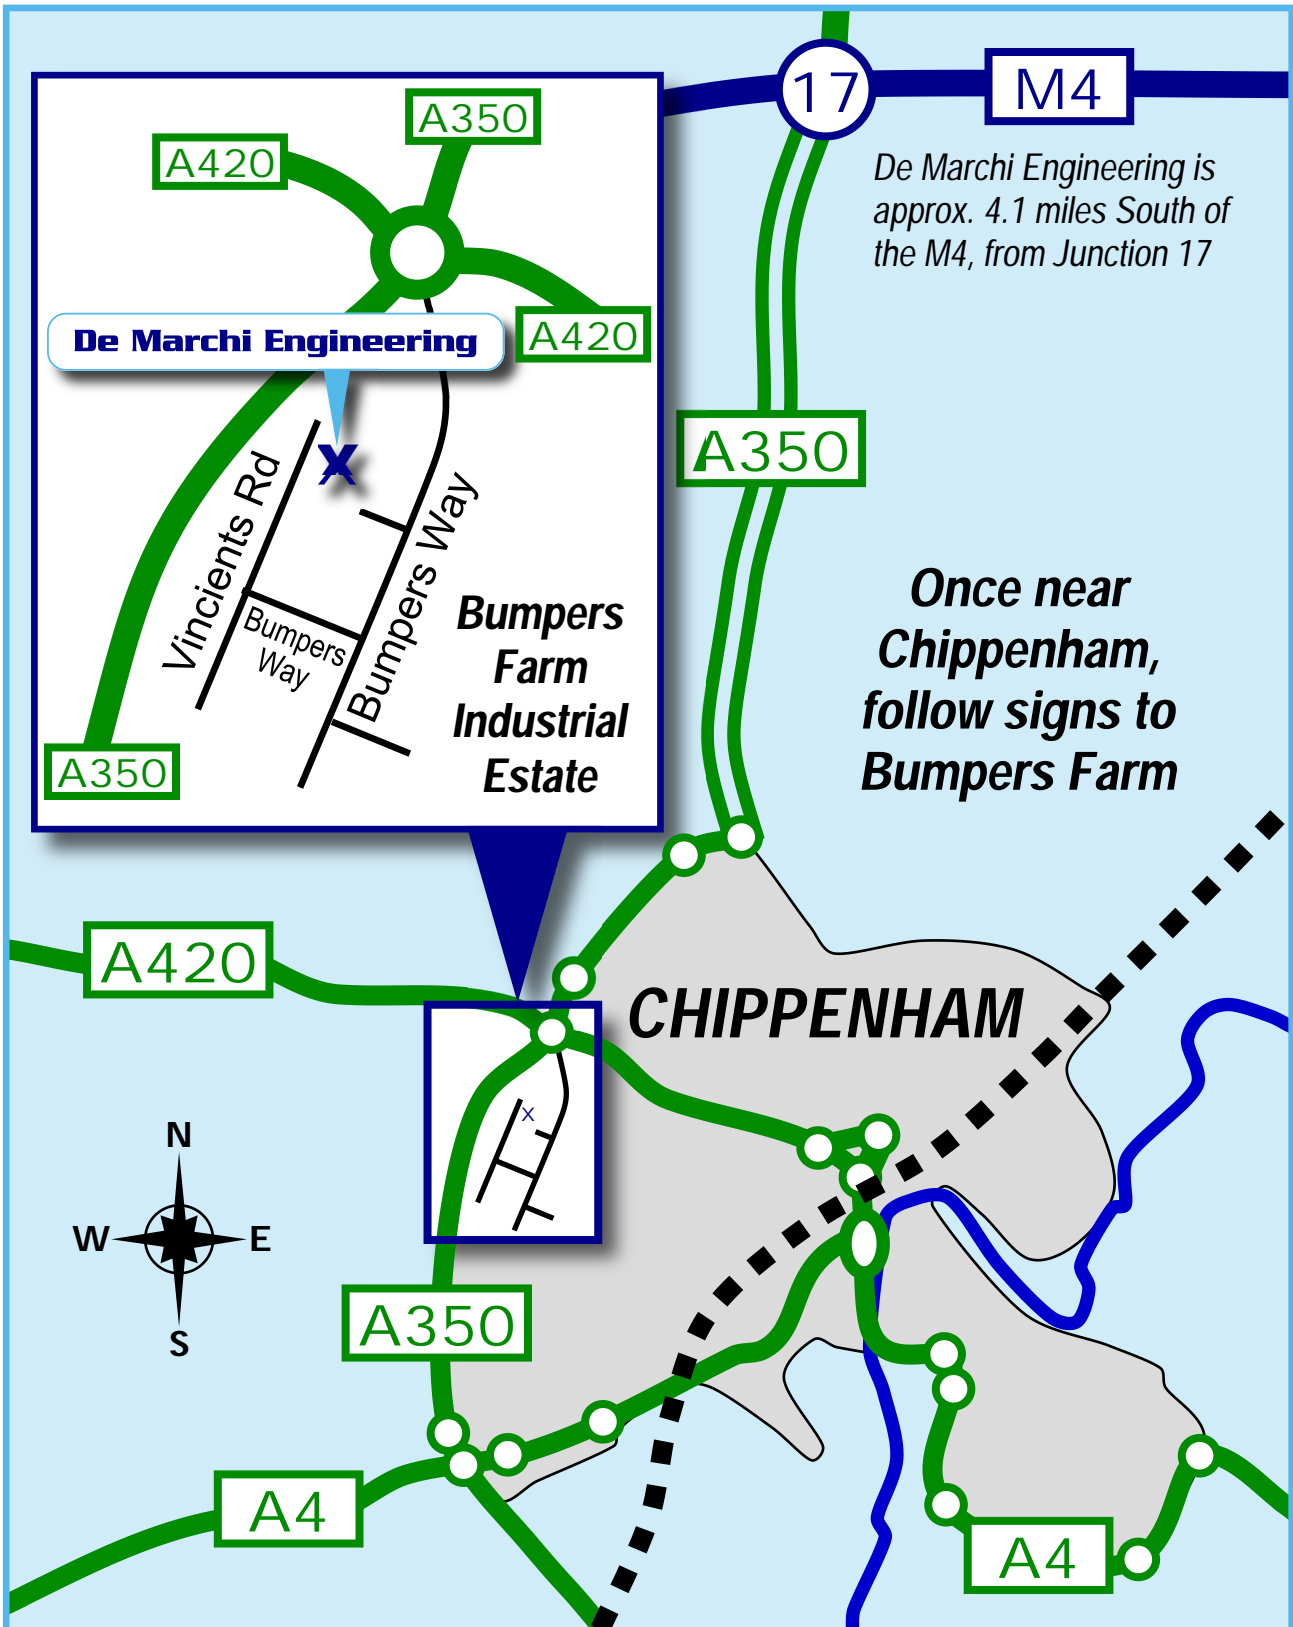

Directions to De Marchi Engineering

De Marchi Engineering

Bumpers Farm Industrial Estate, Vincients Road, Chippenham
Wiltshire SN14 6NQ - Tel: 01249 448860 - Fax: 01249 445496
enquiries@demarchi.co.uk - www.demarchi.co.uk